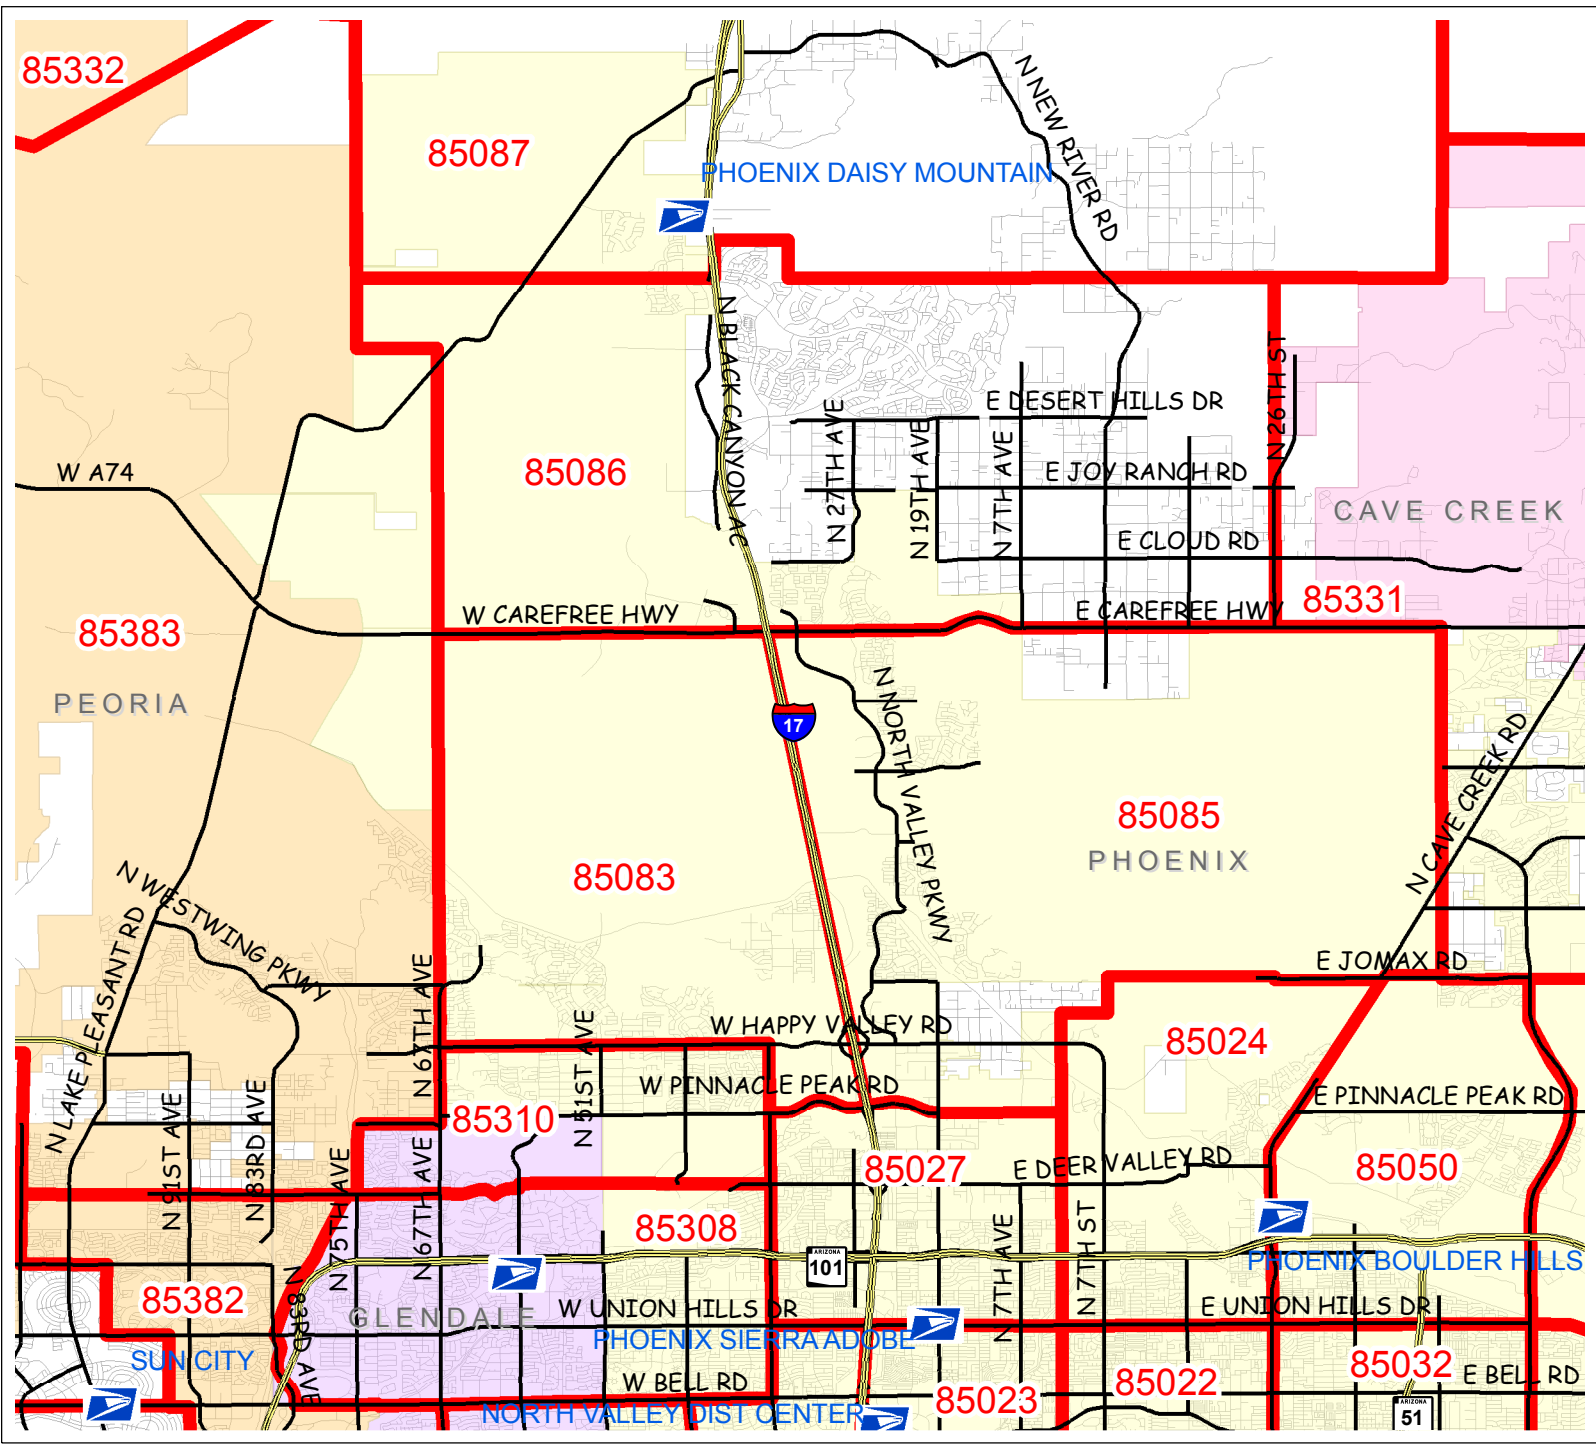

Phoenix 5-Digit ZIP Boundary Update

New ZIPs Effective 7/1/07

- freeways
- major streets
- New ZIP Boundary

USPS-Address Management Systems
 Arizona District
 4949 E Van Buren St. Room 62
 Phoenix, AZ 85026-9321